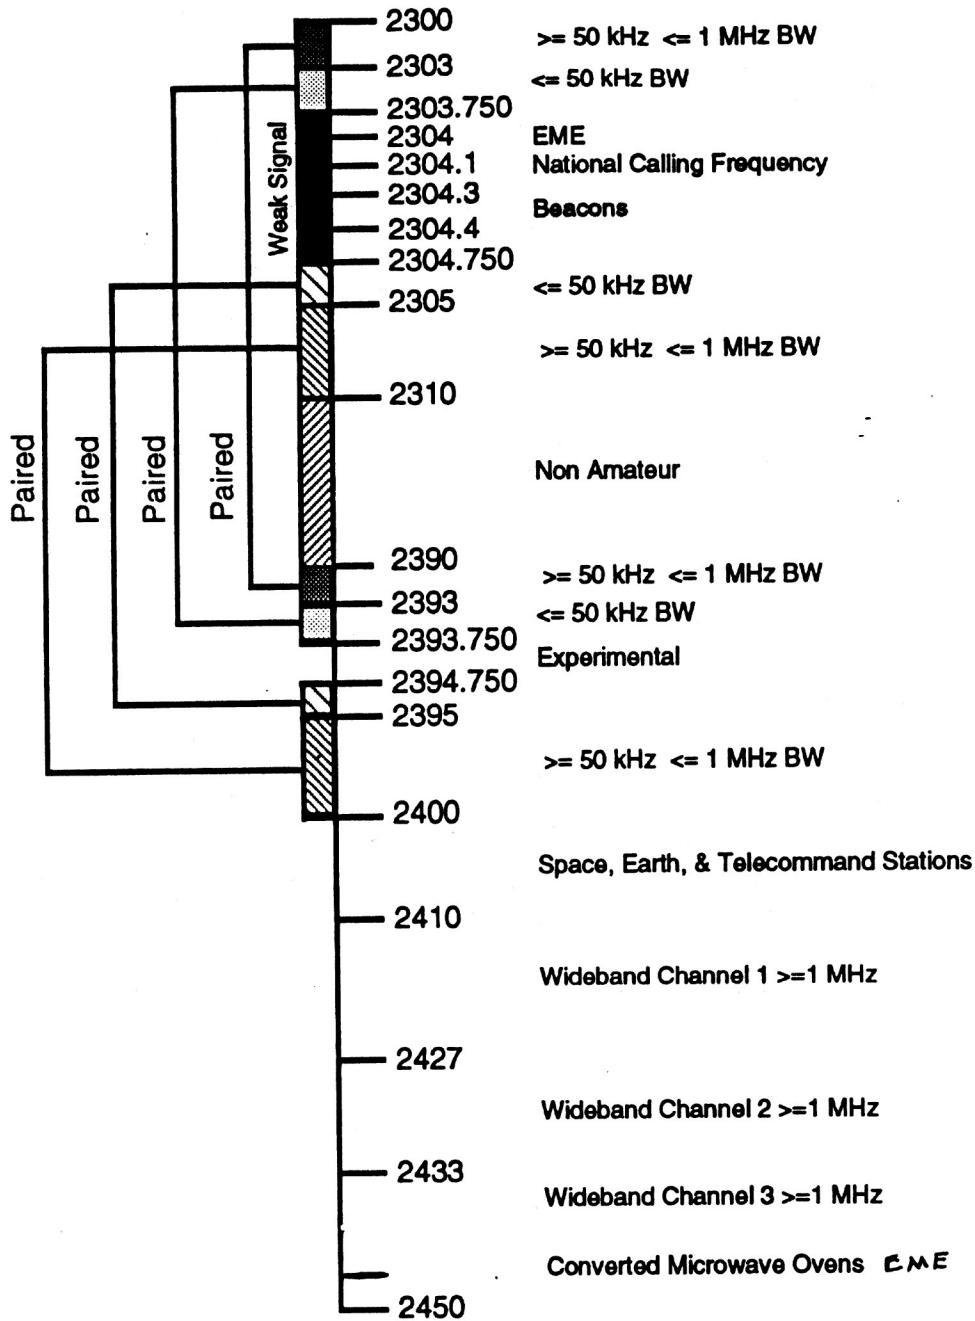

SCRRBA

Southern California Repeater and Remote Base Association
www.scrba.org

2300-2450 MHz Band Plan
 Adopted 9-26-92
 SCRRBA