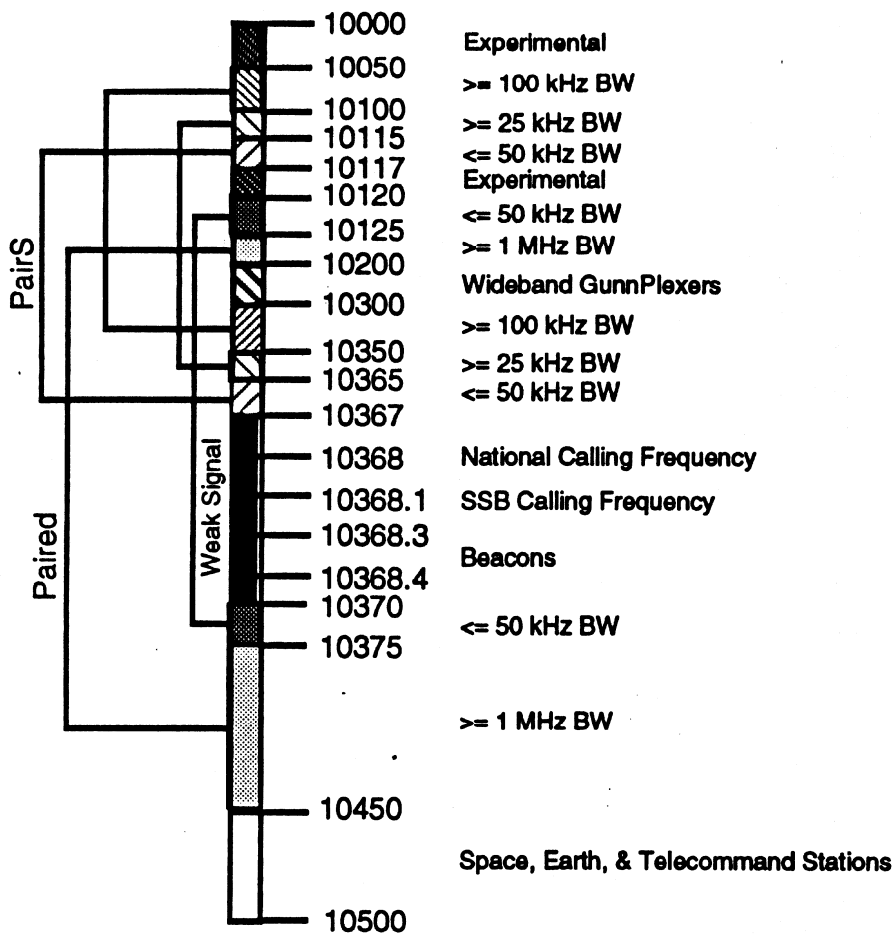

SCRRBA

Southern California Repeater and
Remote Base Association
P. O. Box 5967
Pasadena, California 91117

10000-10500 MHz Band Plan
 Adopted 9-26-92
 SCRRBA