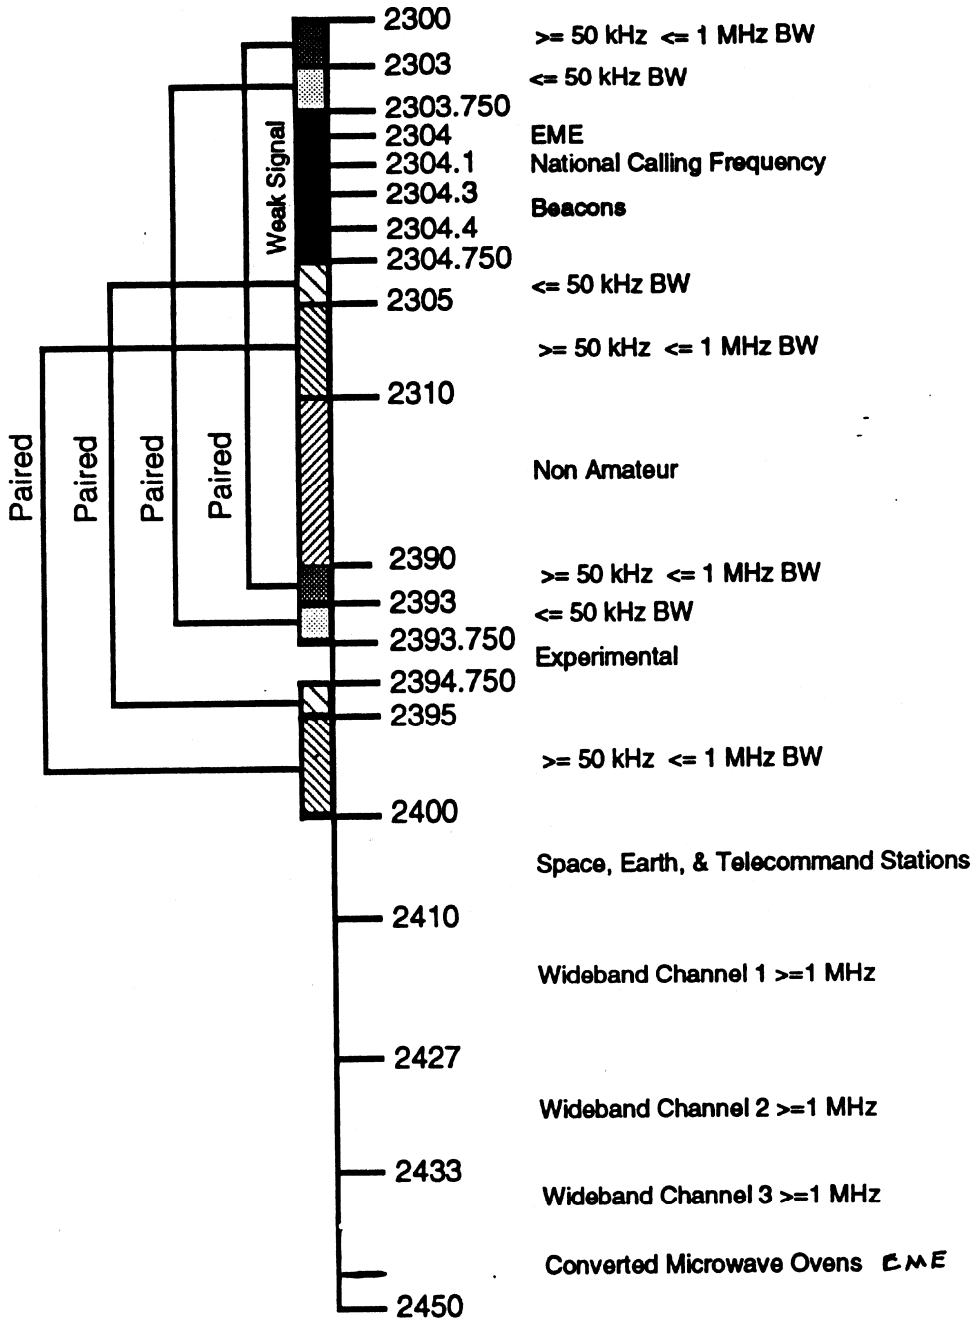

# SCRRBA

Southern California Repeater and  
Remote Base Association  
P.O. Box 5967  
Pasadena, California 91117

2300-2450 MHz Band Plan  
Adopted 9-26-92  
SCRRBA