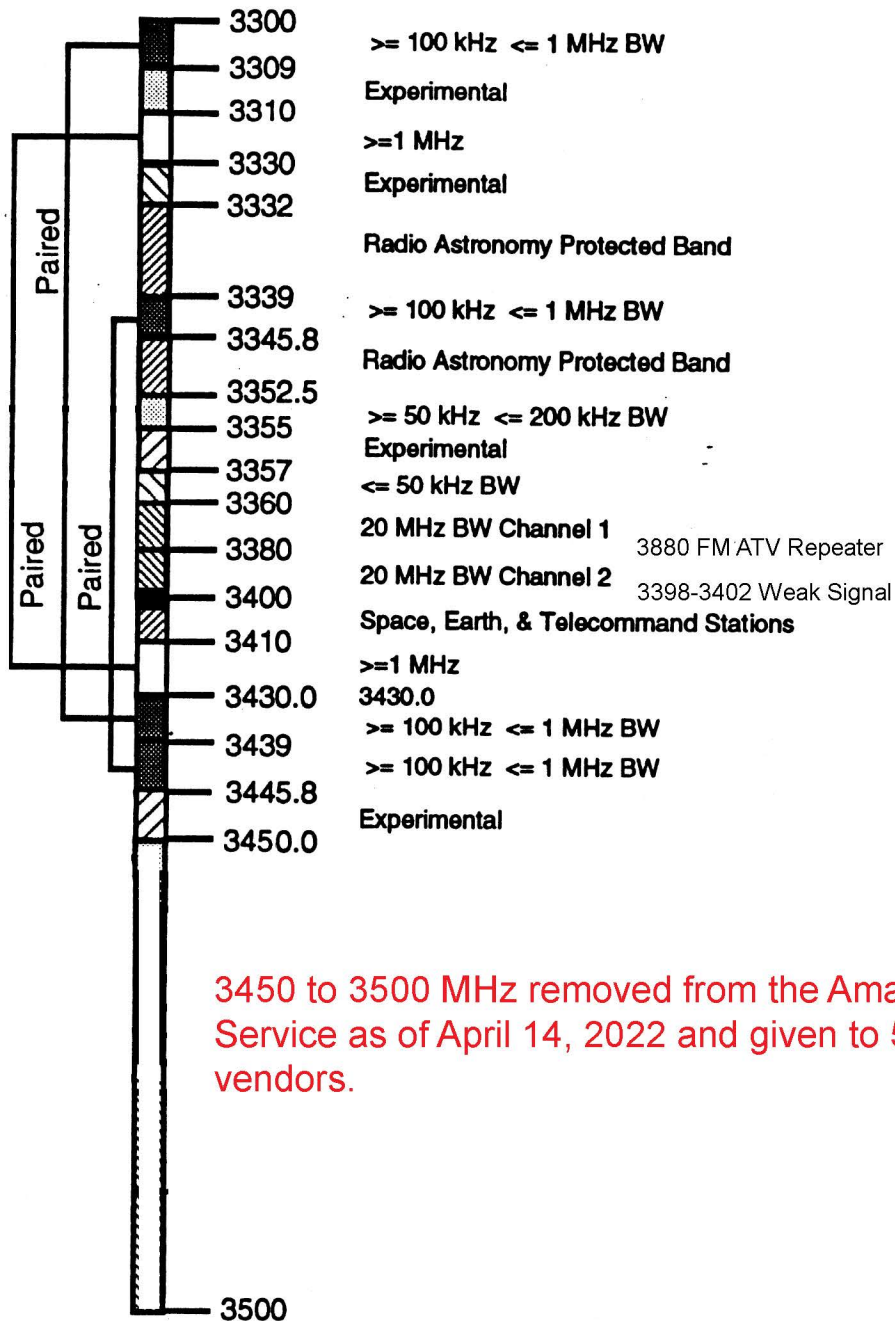

SCRRBA

Southern California Repeater and Remote Base Association

www.scrba.org

3450 to 3500 MHz removed from the Amateur Service as of April 14, 2022 and given to 5G wireless vendors.

3300-3500 MHz Band Plan
Adopted 9-26-92
SCRRBA