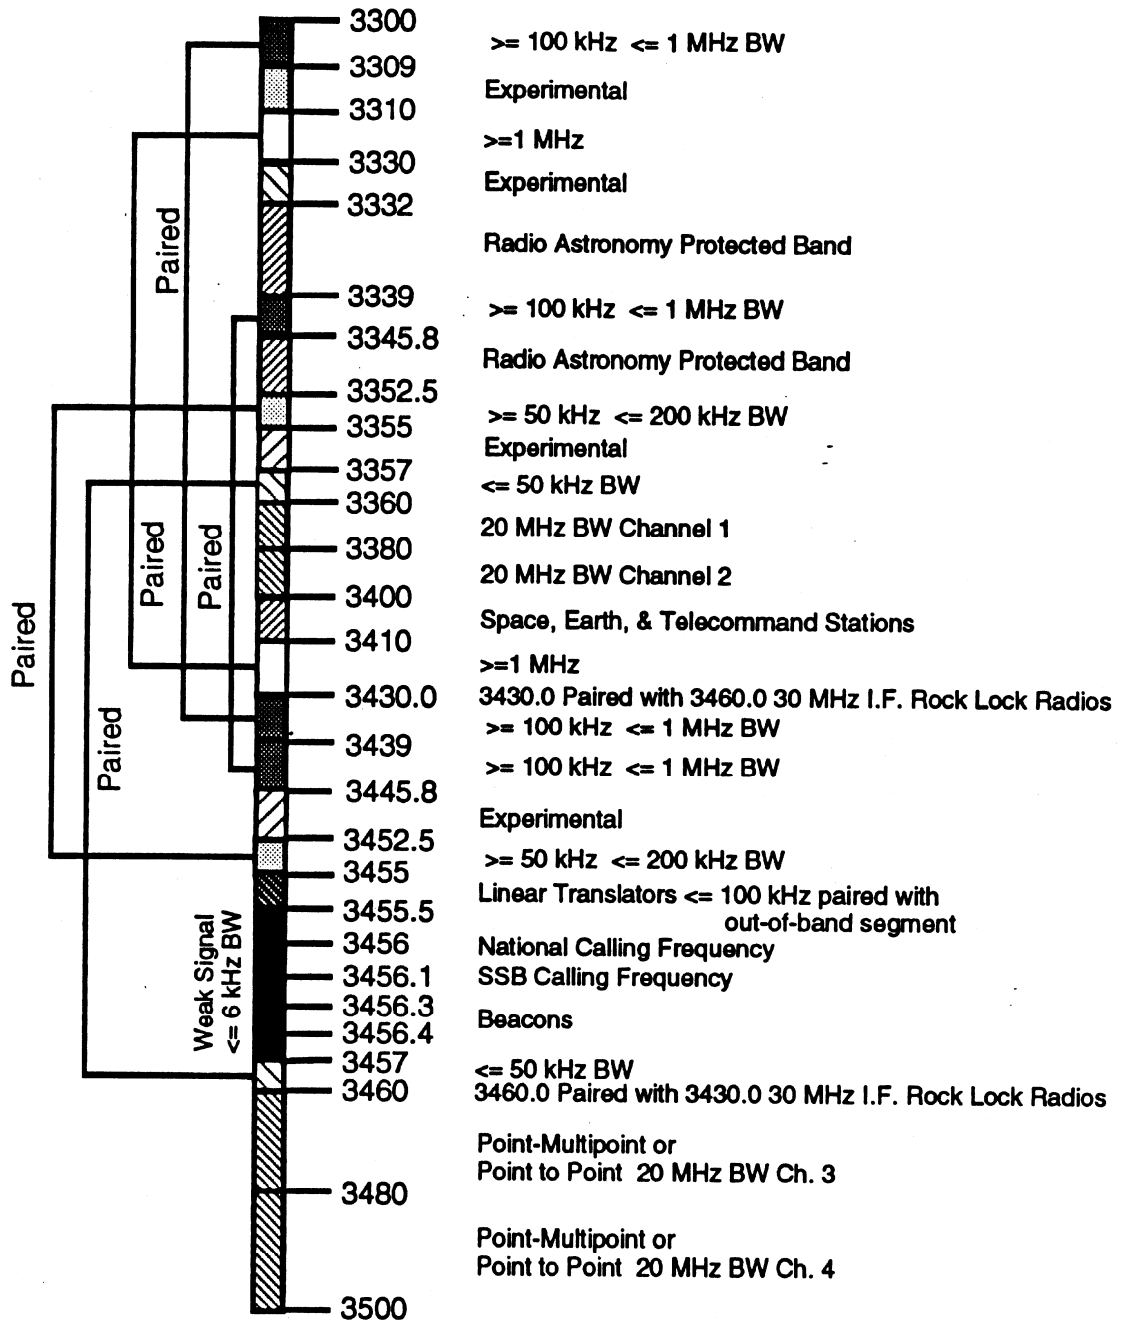

SCRBA

Southern California Repeater and
Remote Base Association
P.O. Box 5967
Pasadena, California 91117

3300-3500 MHz Band Plan
Adopted 9-26-92
SCRBA