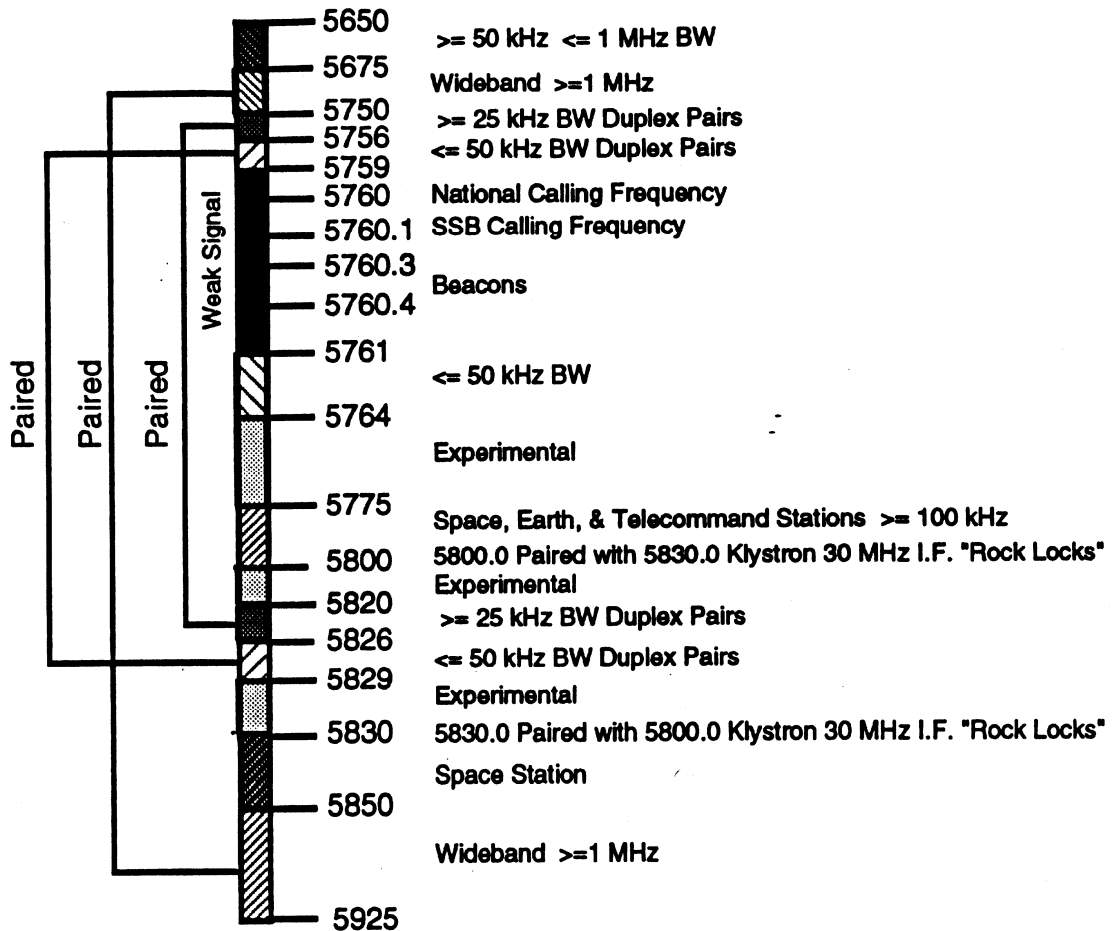

SCRRA

Southern California Repeater and
Remote Base Association
P.O. Box 5967
Pasadena, California 91117

5650-5925 MHz Band Plan
Adopted 9-26-92
SCRRA